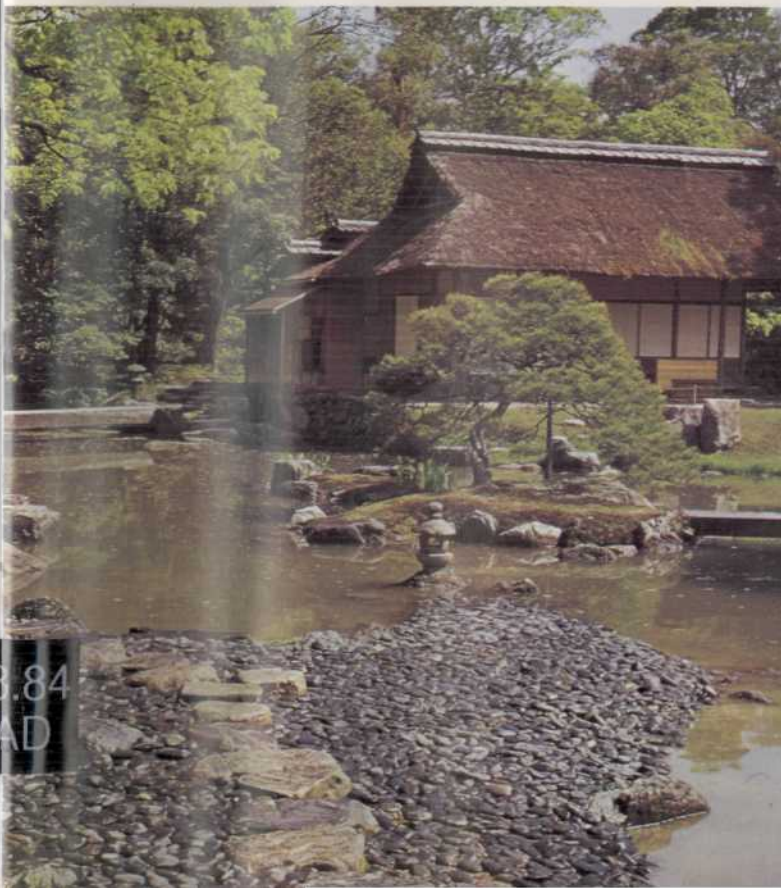

CLOR
BOOKS

KATSURA

imperial villa

by Kunihei Wada

3.84
AD

CONTENTS

Form and Beauty	2
Miyuki Gate and Miyuki Path	10
The Shoin Complex	18
Blending of Function and Beauty	30
Harmony of Architecture and Gardening	34
Invitation to the Garden	50
A Tour of Shôkin-tei Tea House	62
Firefly Valley and Shôka-tei Tea House	75
Onrindô Chapel	82
Shôi-ken Tea House on the Inlet	87
Gepparô Tea House	90