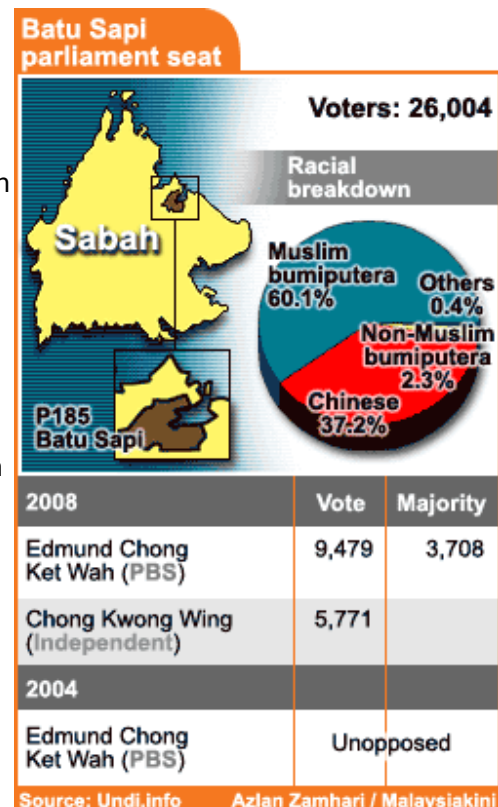

26 nomination forms sold for Batu Sapi polls
Malaysiakini.com
October 25, 2010

With nominations to be filed tomorrow for the Batu Sapi by-election in Sabah, 26 forms have been sold to four political parties and 11 Independents.

The four parties are SAPP, BN, PKR and Barisan Rakyat Sabah Bersekutu, a Sabah-based opposition party.

A multi-cornered fight is therefore expected for the parliamentary seat, noted Election Commission (EC) chairperson Abd Aziz Mohd Yusof (*left*).

He was speaking to reporters today after inspecting preparations at the Sandakan Community Hall, which will serve as the nomination centre.

He said that SAPP had told the EC that only about 100 supporters will accompany its candidate Yong Teck Lee to the nomination centre. They will be accommodated under a marquee.

For Pakatan and BN, a specific area will be cordoned off by the police to allow their supporters to rally.

Abd Aziz called on the two political coalitions not to mobilise too many supporters as this would affect traffic and disrupt the lives of the public.

"If there are many supporters, I wish to advise them to be ethical, and not use words or body language that could provoke other parties."

Abd Aziz reiterated that political parties will not be allowed to set up pondok panas on polling day on Nov 4.

In addition, only the parties involved in the contest can put up their logo and flag during the campaign period.

Asked if the election turnout would be affected since polling day is a working day, Abd Aziz said there is little correlation between the two.

The Manek Urai by-election fell on a working day but the turnout was 83 percent, one of the highest for a by-election. The Bagan Pinang by-election was held on a holiday but the turnout was only about 70 percent.