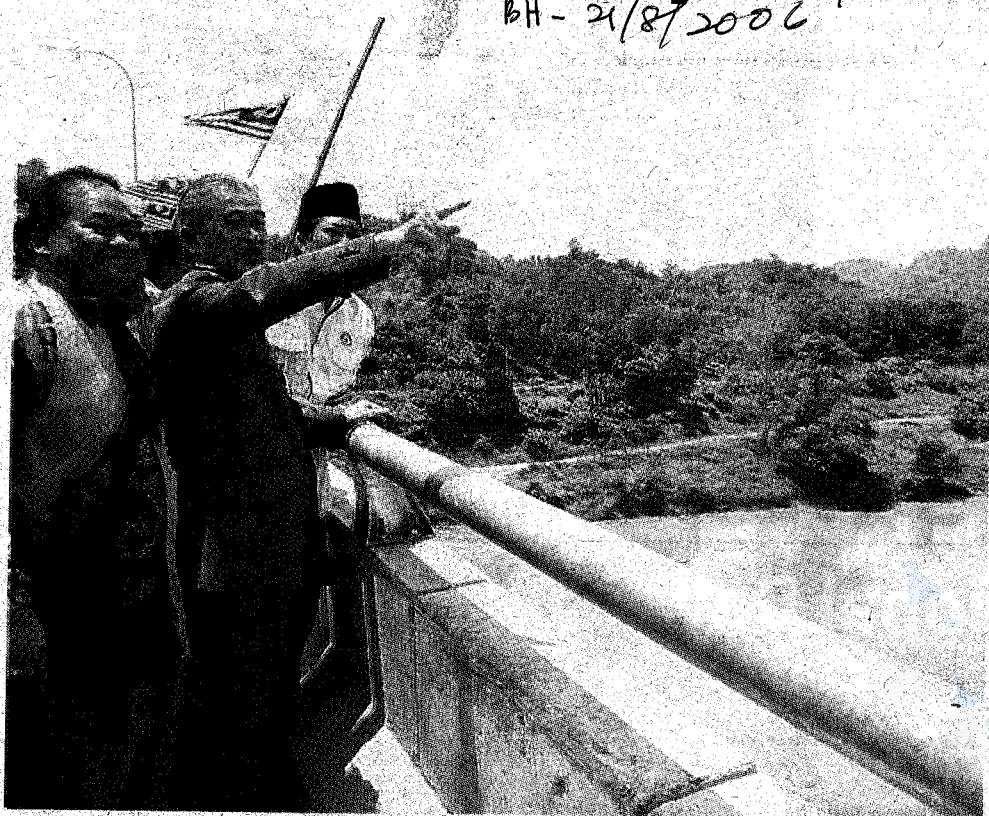

He said that Petronas has been appointed to draw-up the master plan, which is expected to be finalised by the end of the year.

"For Kelantan with its high entrepreneurial spirit, particularly among women, there will be an abundance of opportunities to tap into," he added, when closing the Islamic Hadhari village programme at

Wakaf Mek Zainab here.

Some 20,000 people attended the three-day programme.

There was an exhibition on 10 clusters of Hadhari principles and a performance by Akademi Fantasia's Mawi.

Earlier, Abdullah was briefed on the proposed RM100mil Universiti Kelantan, whose temporary campus will be at the Kota Baru Teachers Training College in Pengkalan Chepa.

He said that the university's two campuses (the main one in Bachok and the satellite campus in Jeli) would be developed under a private sector initiative.

The institution hopes to have an initial intake of 500 students by July next year.

The university will have four main faculties - Business and Entrepreneurship, Life Sciences and Environment Management, Small and Medium Industries Studies and Foreign Language Linguistics.

Higher Education Minister Datuk Mustapa Mohamed, said the temporary campus would commence operations this month.

HILL VIEW: Abdullah pointing out Stong hill to Dabong state assemblyman Datuk Ramzi Abdul Rahman (left) after opening the Dabong bridge yesterday.