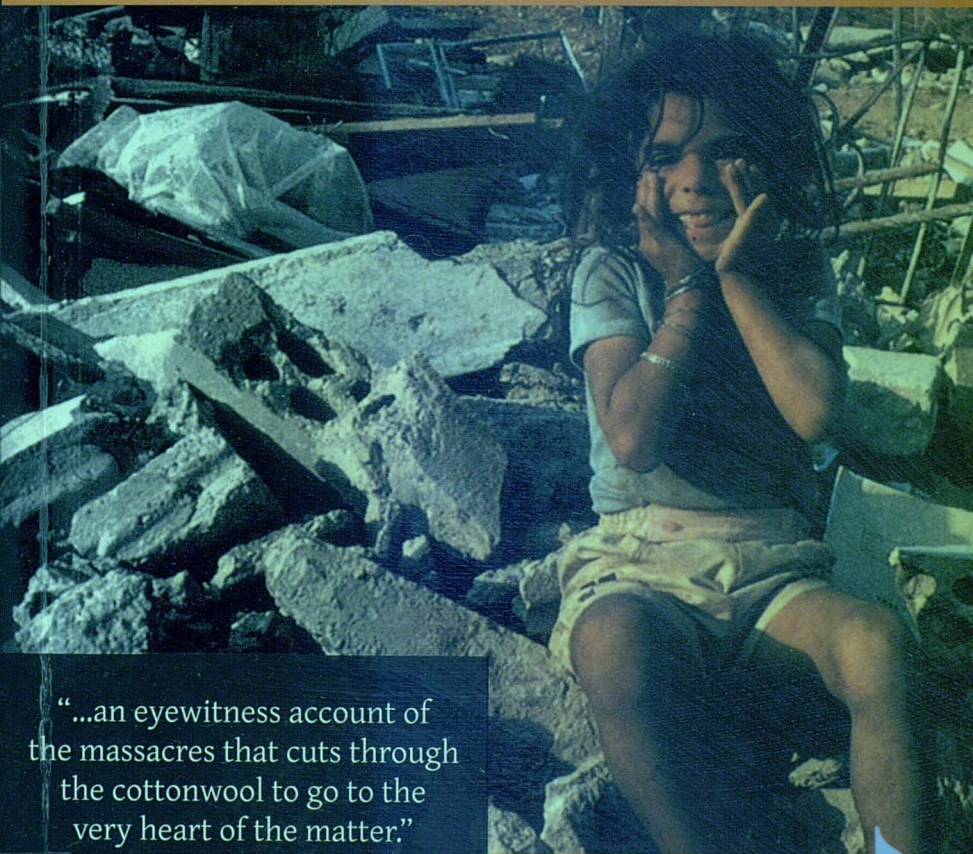

FROM BEIRUT TO JERUSALEM

“...an eyewitness account of the massacres that cuts through the cottonwool to go to the very heart of the matter.”

The Guardian

25th Anniversary Edition

ANG SWEE CHAI

PERDANA
LEADERSHIP
FOUNDATION
KATAKATA
KEPIMPINAN
PERDANA

It was then that she heard of an international appeal for an orthopaedic surgeon to treat war victims in Beirut. The petite woman—she is just under 1.5 metres—resigned her job in London, bade her husband farewell and set out on a journey to civil war Beirut.

From Beirut to Jerusalem is the true story of one woman's journey to make the world notice the plight of the Palestinian people.

 Pro-Syrian Christian zone

 Anti-Syrian Christian zone

* Palestinian refugee camps
(a few of many)